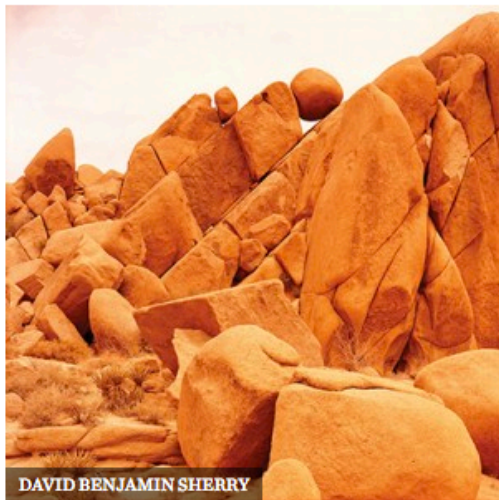

## David Benjamin Sherry: Western Romance

September 21, 2014 | CM Editors | [Add a comment](#)

DAVID BENJAMIN SHERRY

Sherry makes chic, candy-colored contemporary images of deserts and rock formations. This show puts his work alongside the fast company of some of America's historic landscape masters (including Ansel Adams and Minor White).